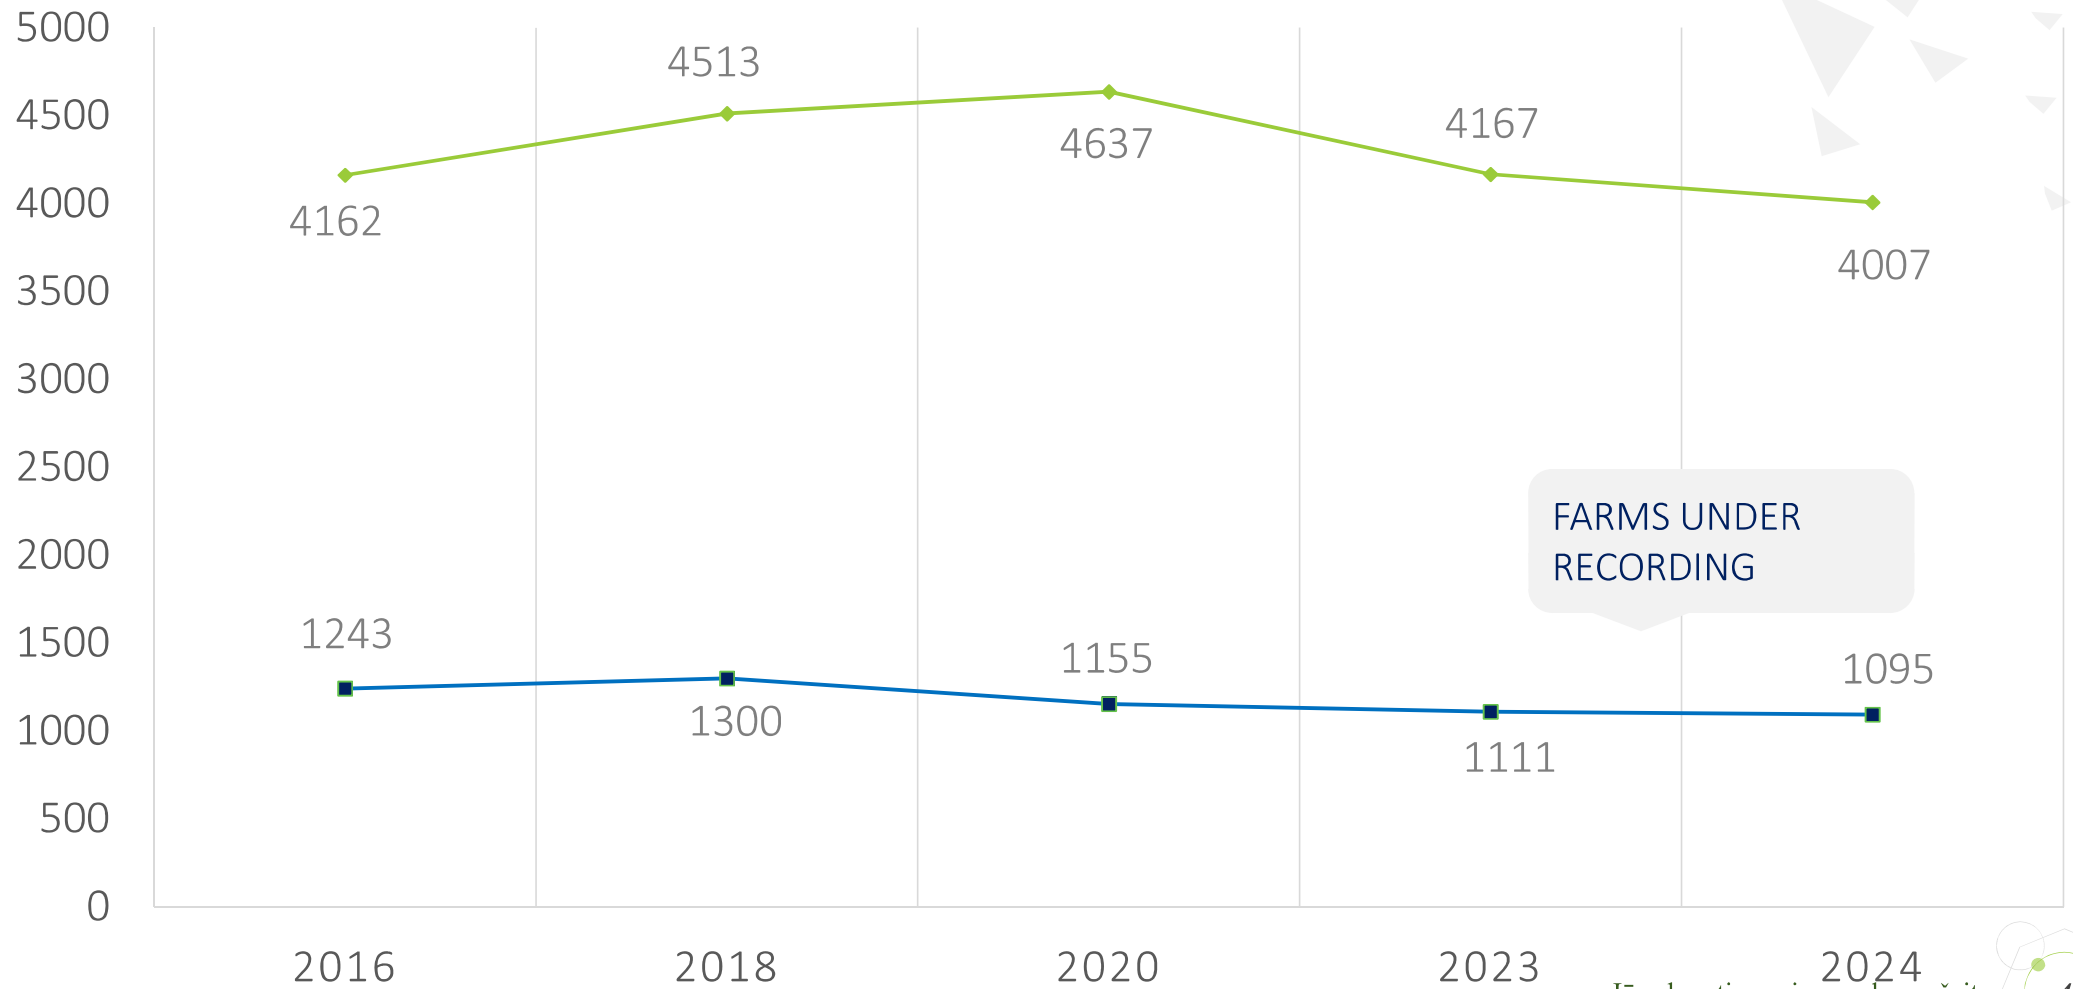

BEEF CATTLE AUCTION HOUSE

KRISTĒNE ĀDAMA, RAIMONDS JAKOVICKIS,
IEVA FREIDENFELDE
LATVIJA

Beef cattle in Latvia

The country of mother cows

Natural grazing fields– 500 000ha

Only ½ used

~ 90% weaning weight calves (4-12 month old) are exported for fattening to other countries

> 50% farmers are certificated organic

In last years increase of medium and large farms

Beef products sold from farms- small amount – private sellers

Fattening – cooperative

Beef cattle in Latvia:

BEEF CATTLE FARMERS IN LATVIA