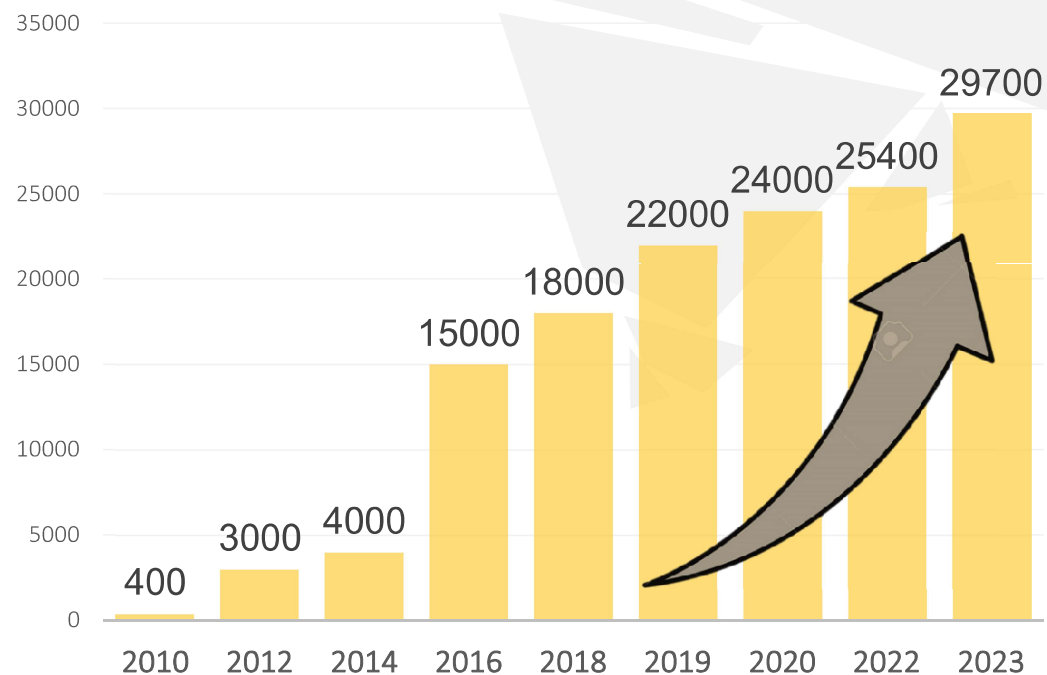

Beef cattle auction house

est. 2010

We had a Big dream to change trading system in Latvia and the future for beef cattle breeders

YOUR
CATTLE
EXPERT

Why choose us

For 16 years, we've connected buyers with top-quality Latvian beef cattle, recognized globally for excellence. Our auction model ensures a diverse selection and competitive pricing.

Animals sold / year (4-12 m. old)

Unique trading system in Eastern Europe

We provide:

Beef cattle auctions

Dairy cattle trading

Meat trading

Cattle export service

Quarantine service

Beef cattle auction

Beef breeds

Age 4-12 month old

1300-1600/ auction

Diverse selection

Available online

2 times per month

Regular calendar