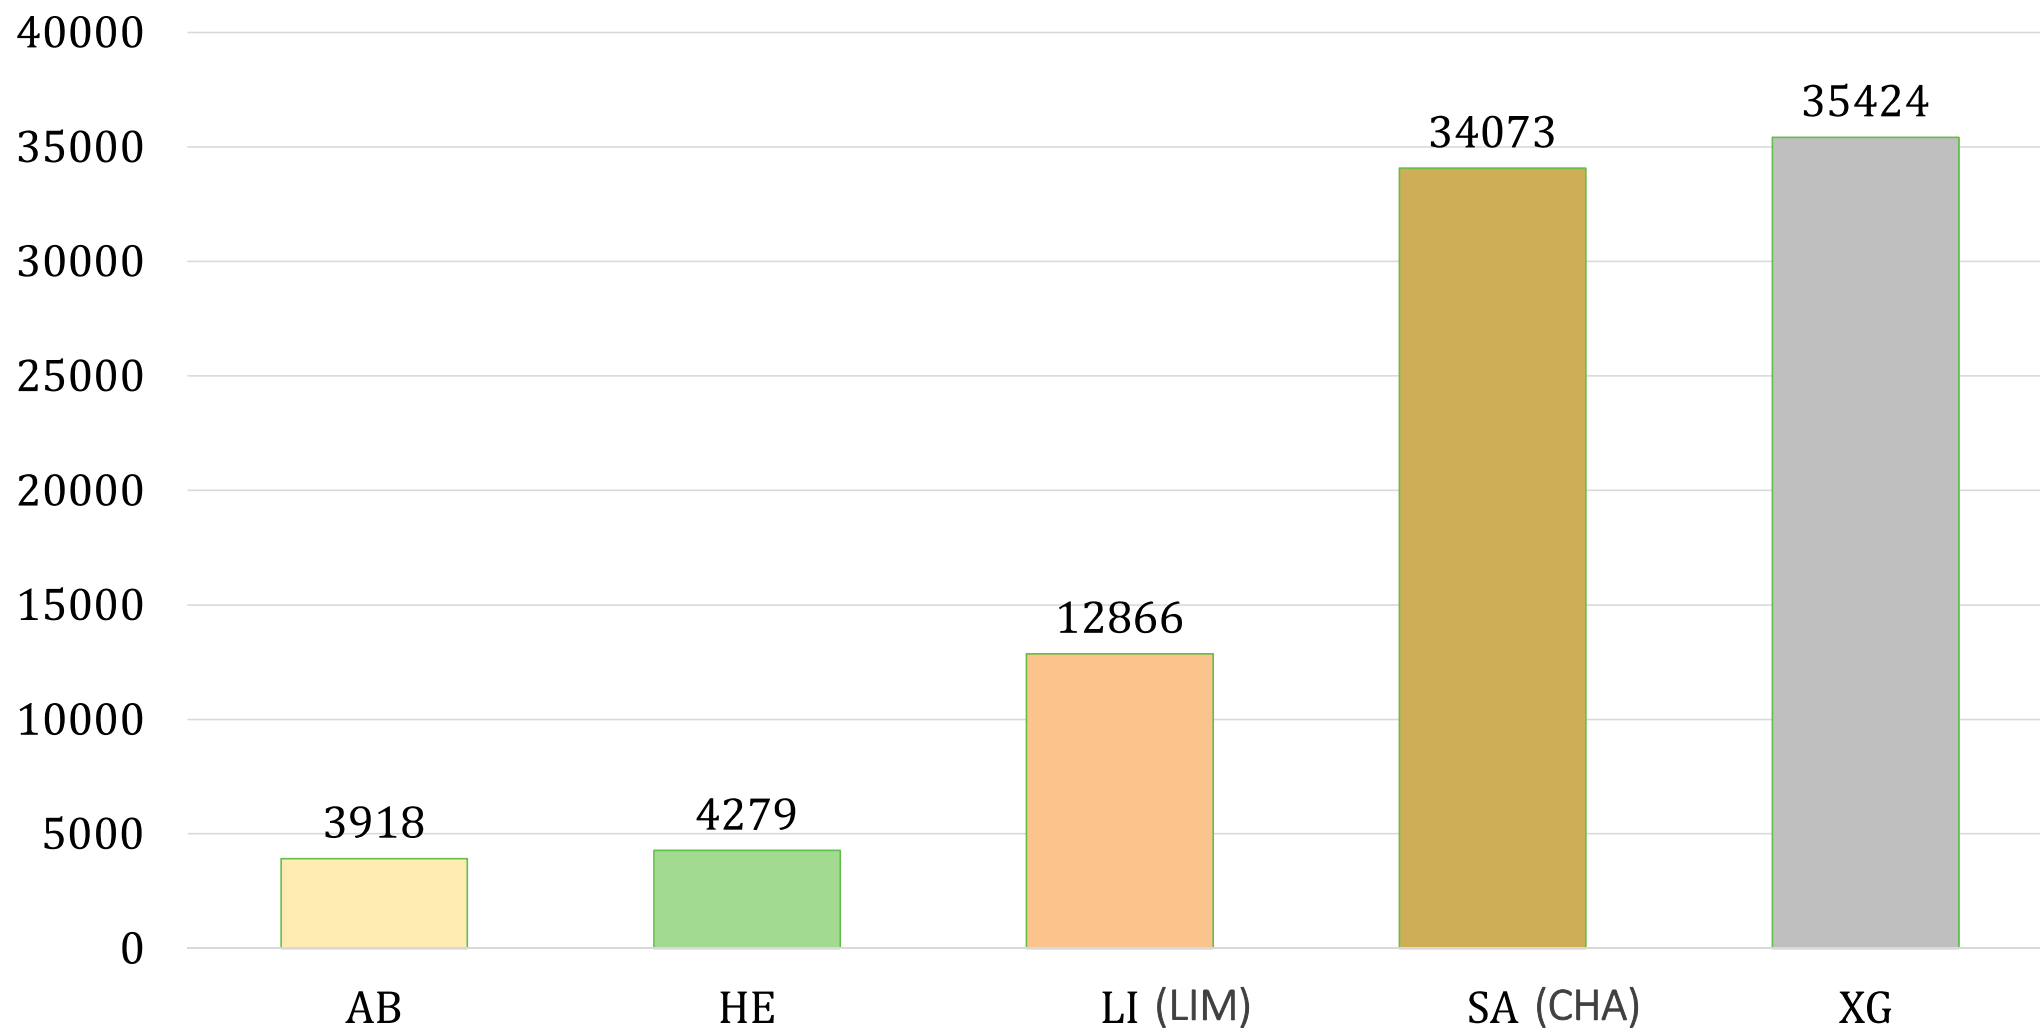

Majority breeds in Latvija