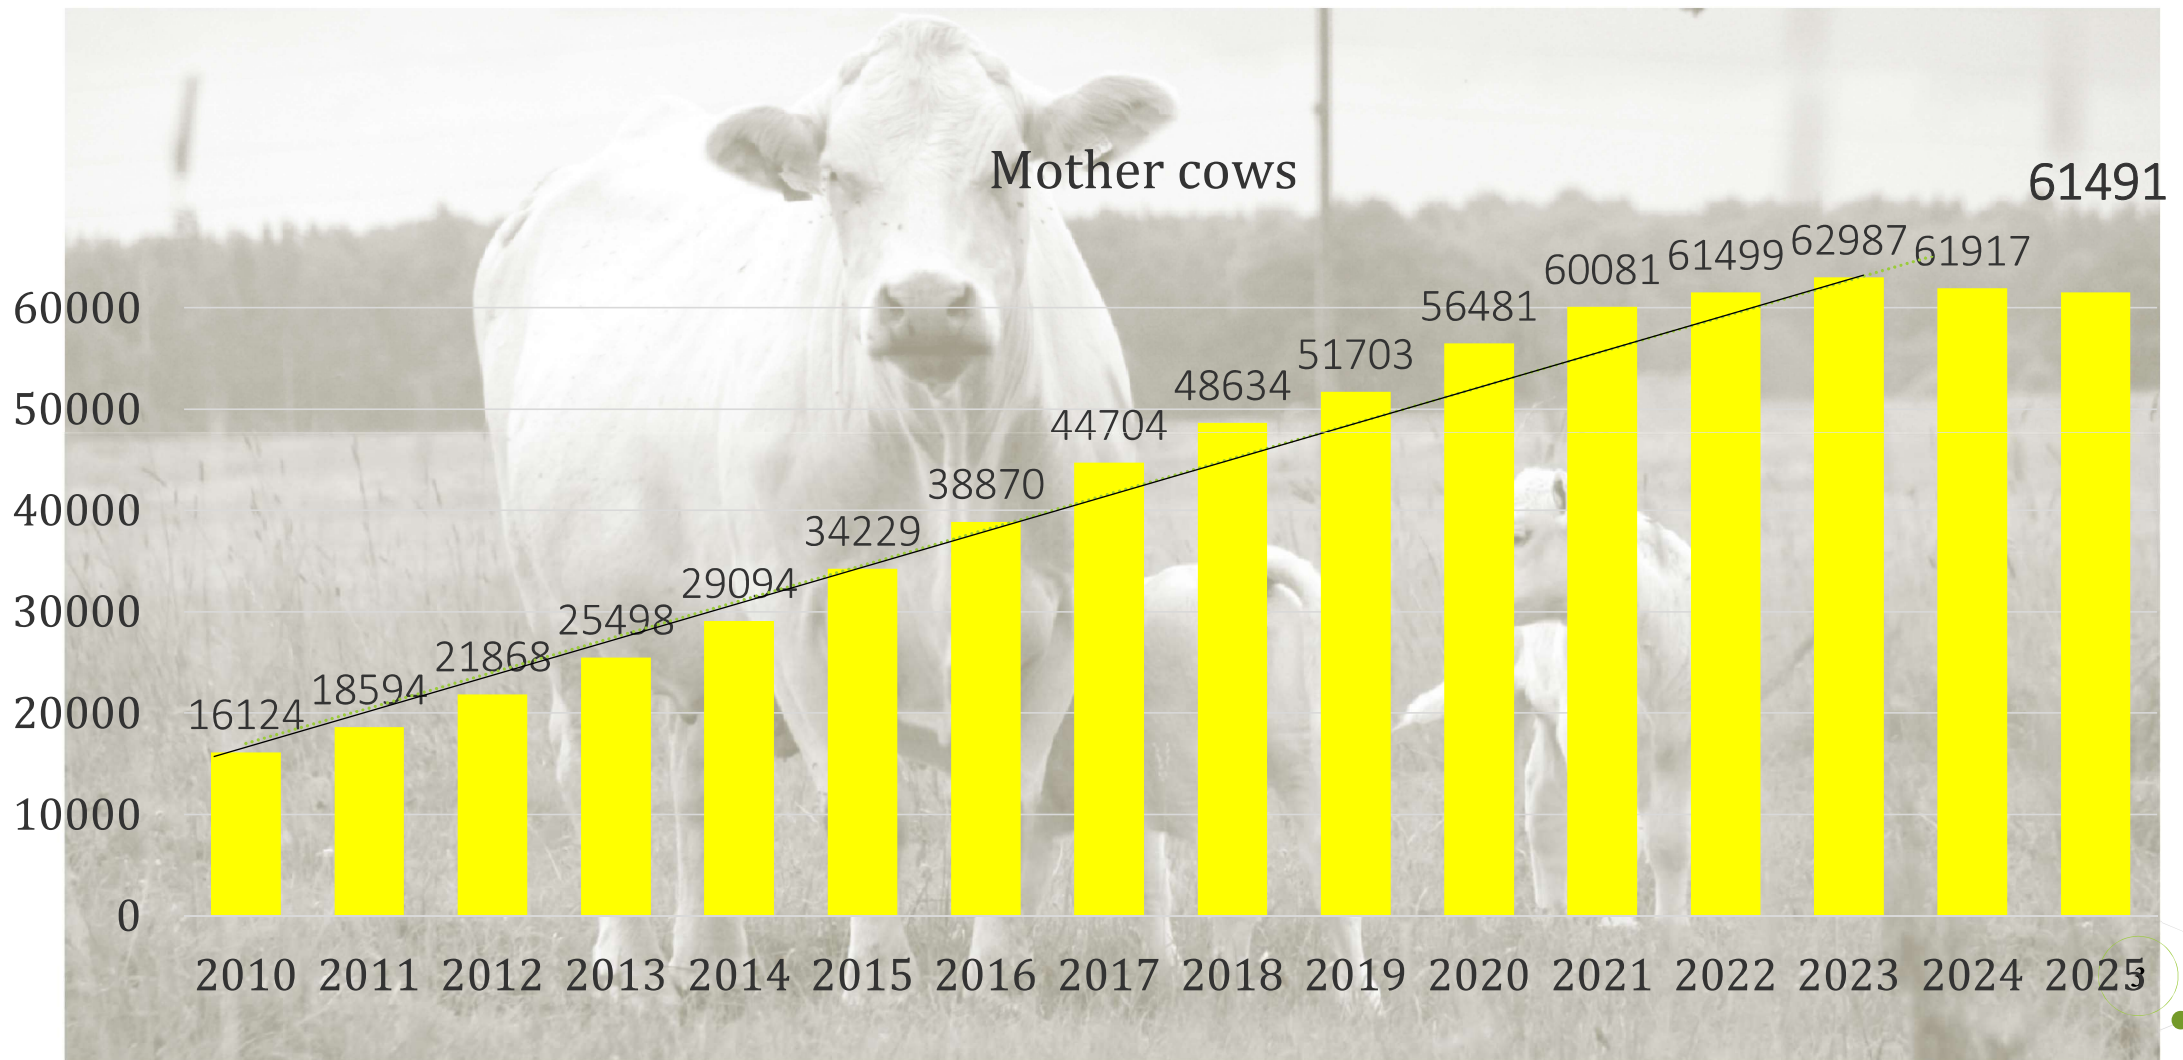

BEEF CATTLE AUCTION HOUSE

KRISTĒNE ĀDAMA, RAIMONDS JAKOVICKIS,
IEVA FREIDENFELDE
LATVIJA

Beef cattle in Latvia

The country of mother cows

Natural grazing fields– 500 000ha

Only ½ used

~ 90% weaning weight calves (4-12 month old) are exported for fattening to other countries

> 50% farmers are certificated organic

In last years increase of medium and large farms

Beef products sold from farms- small amount – private sellers

Fattening – cooperative

Beef cattle in Latvia:

BEEF CATTLE FARMERS IN LATVIA

Jūsu logotips vai nosaukums šeit

Majority breeds in Latvija

BEEF CATTLE BREEDERS ORGANISATION

- unite beef cattle breeders;

- to represent and defend the interests of members;

- organize educational events for beef cattle breeders (seminars, experience exchange trips)